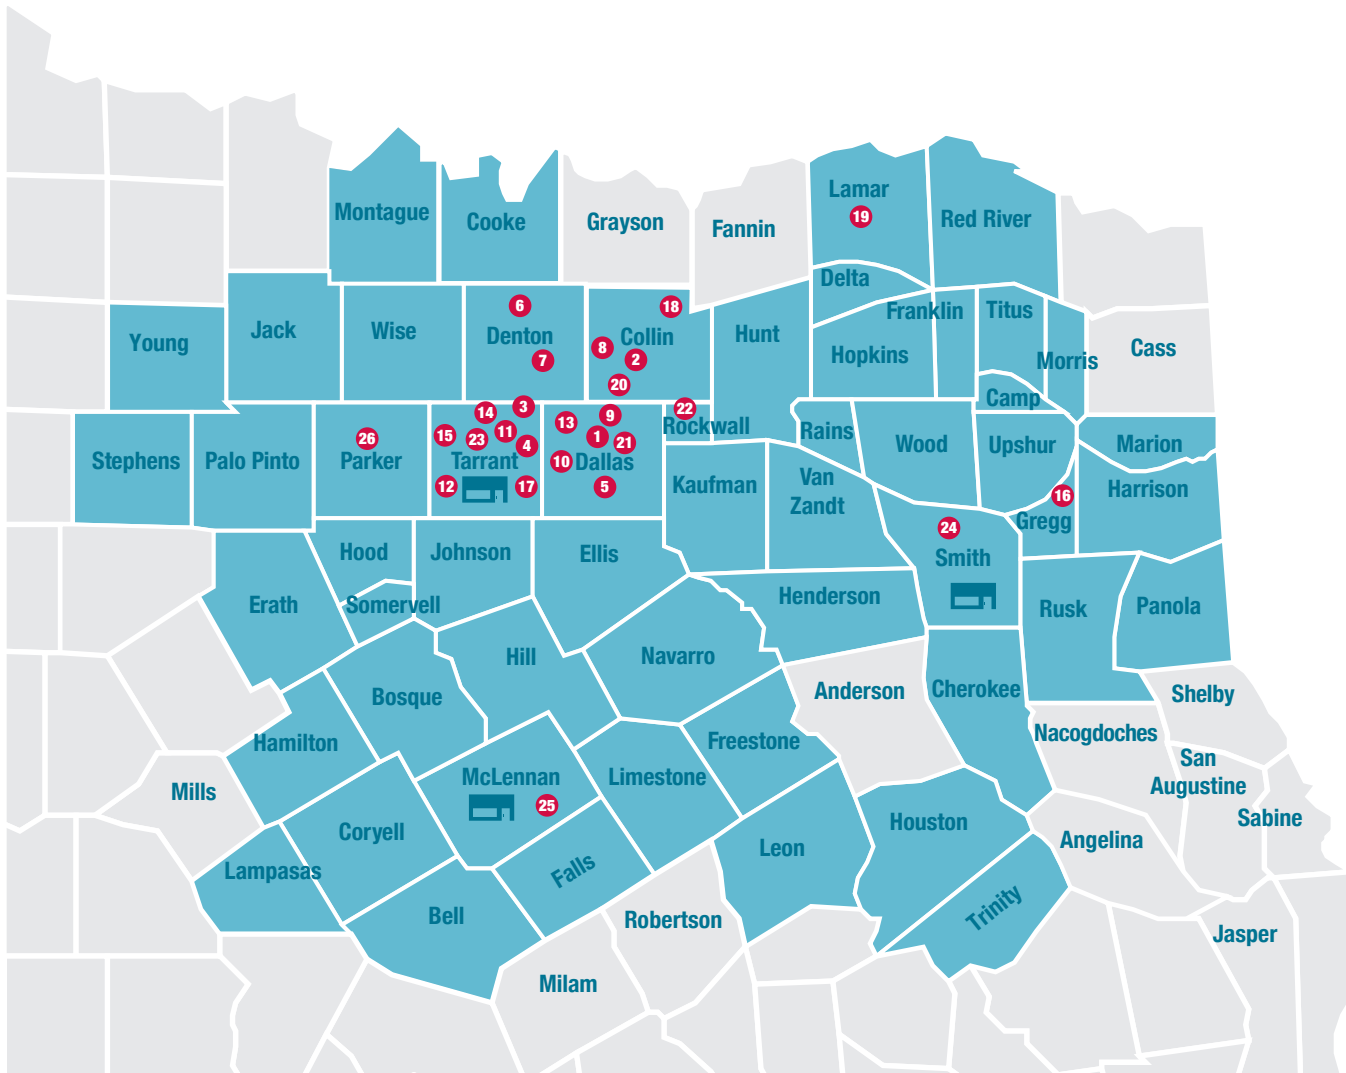

The Counties We Serve

Our Donor Centers:

1. Addison Donor Center
2. Allen Donor Center
3. Alliance Donor Center
4. Arlington Donor Center
5. Baylor Donor Center
6. Denton Donor Center
7. Flower Mound Donor Center
8. Frisco Donor Center
9. Garland Donor Center
10. Grand Prairie Donor Center
11. HEB Donor Center
12. Hulen Donor Center
13. Irving Donor Center
14. Keller Donor Center
15. Lockheed Donor Center (Employees only)
16. Longview Donor Center
17. Mansfield Donor Center
18. McKinney Donor Center (Early 2022)
19. Paris Donor Center
20. Plano Donor Center
21. Preston Valley Donor Center
22. Rockwall Donor Center
23. Rosedale Donor Center
24. Tyler Donor Center
25. Waco Donor Center
26. Weatherford Donor Center

Distribution Depot: